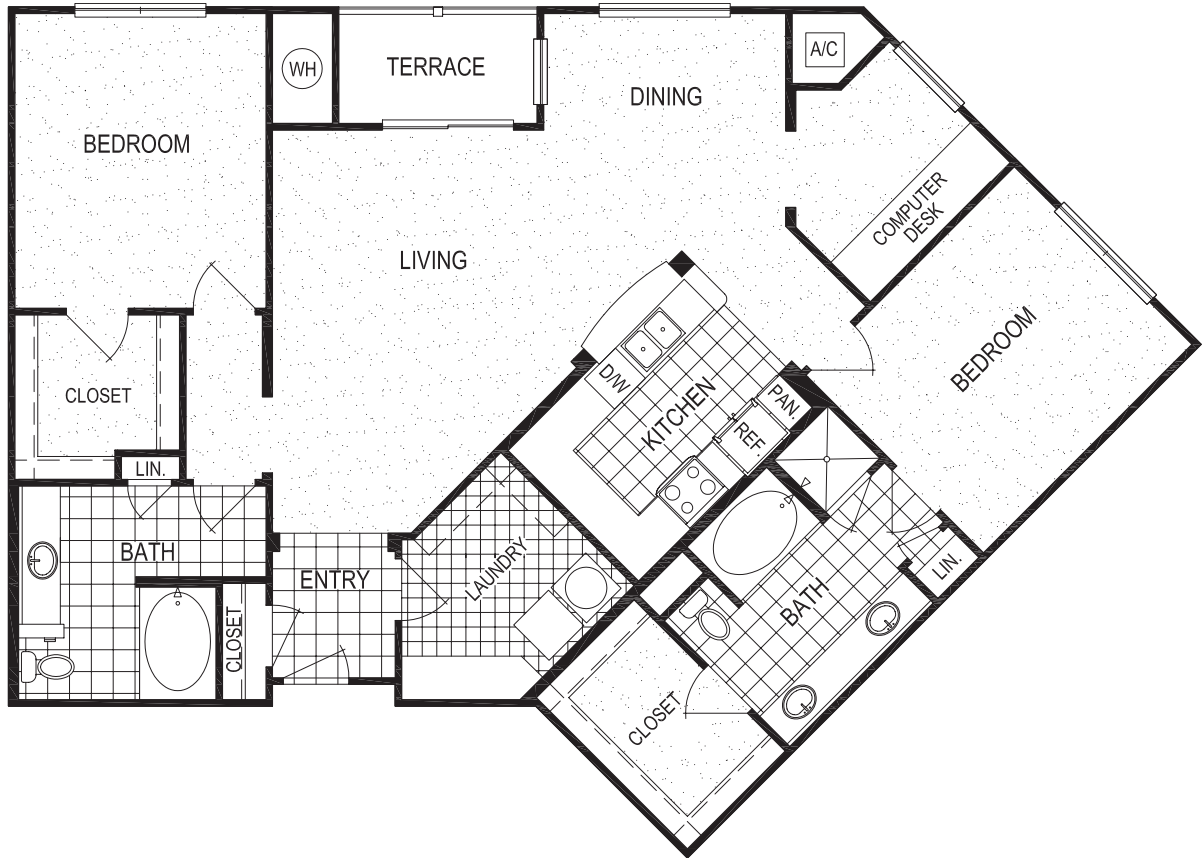

floorplan I

Interior 1,456 - 1,469 sf

Terrace 48 sf

Total 1,504 - 1,517 sf

Computer Room in All

Floorplan	1
Bedrooms	2
Baths	2
Terrace	1

Notes: _____
