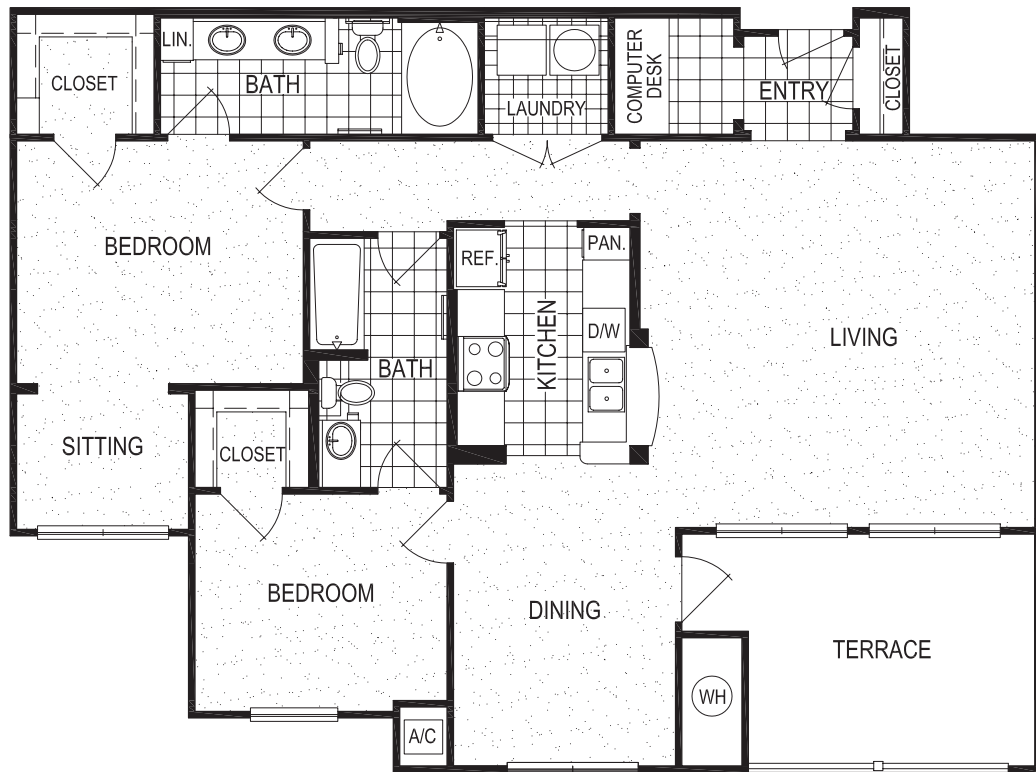

floorplan H

Interior 1,320 - 1,500 sf

Terrace 0 - 160 sf

Total 1,480 - 1,500 sf

Sitting Room in All

Sun Room Available

Floorplan	H
Bedrooms	2
Baths	2
Sitting Room	1
Terrace	1

Notes: _____
