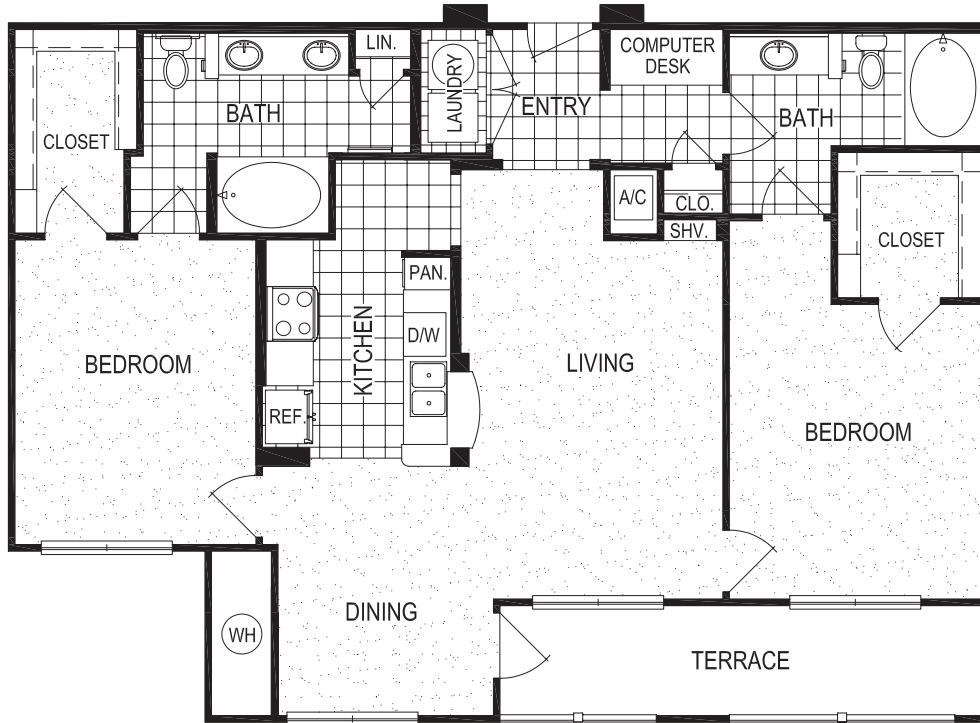

floorplan **G**

Interior 1,248 – 1,367 sf

Terrace 0 – 119 sf

Total 1,367 sf

Sun Room Available

Floorplan	G
Bedrooms	2
Baths	2
Terrace	1

Notes: _____