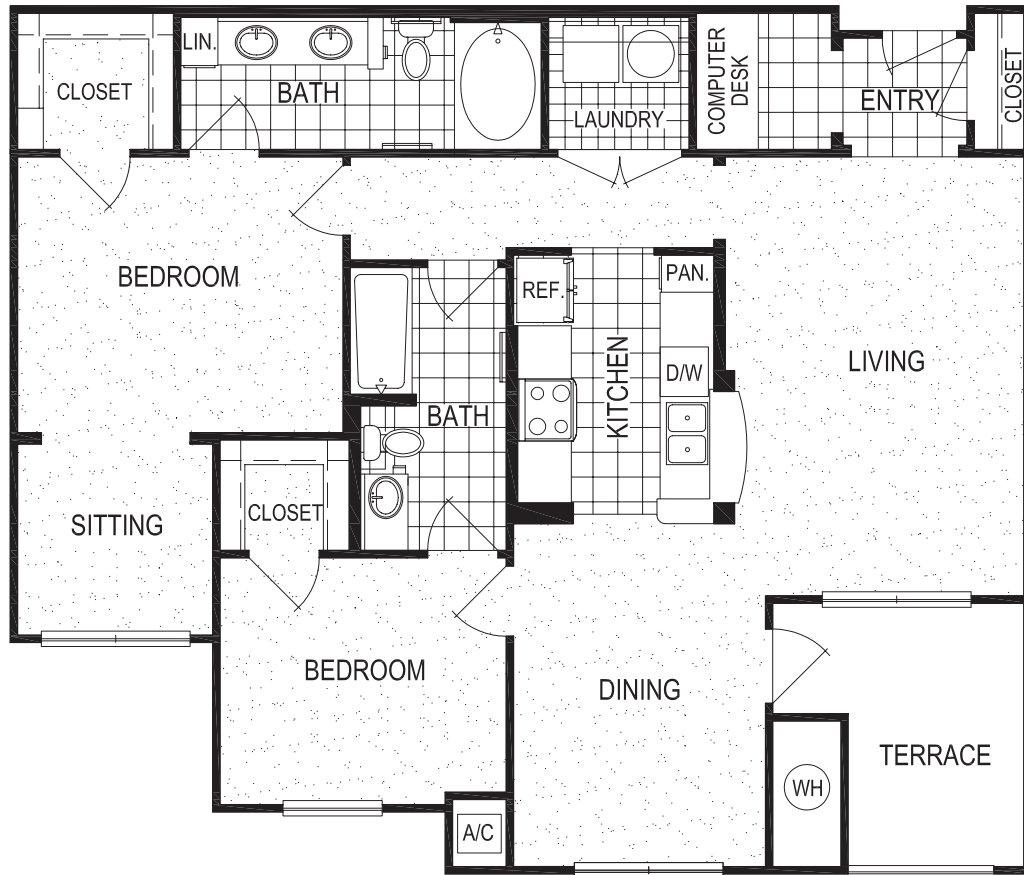

# floorplan F

Interior 1,208 - 1,336 sf

Terrace 0 - 170 sf

Total 1,302 - 1,434 sf

Sitting Room in All

Sun Room Available

Floorplan	F
Bedrooms	2
Baths	2
Sitting Room	1
Terrace	1

Notes: \_\_\_\_\_  
 \_\_\_\_\_  
 \_\_\_\_\_  
 \_\_\_\_\_  
 \_\_\_\_\_