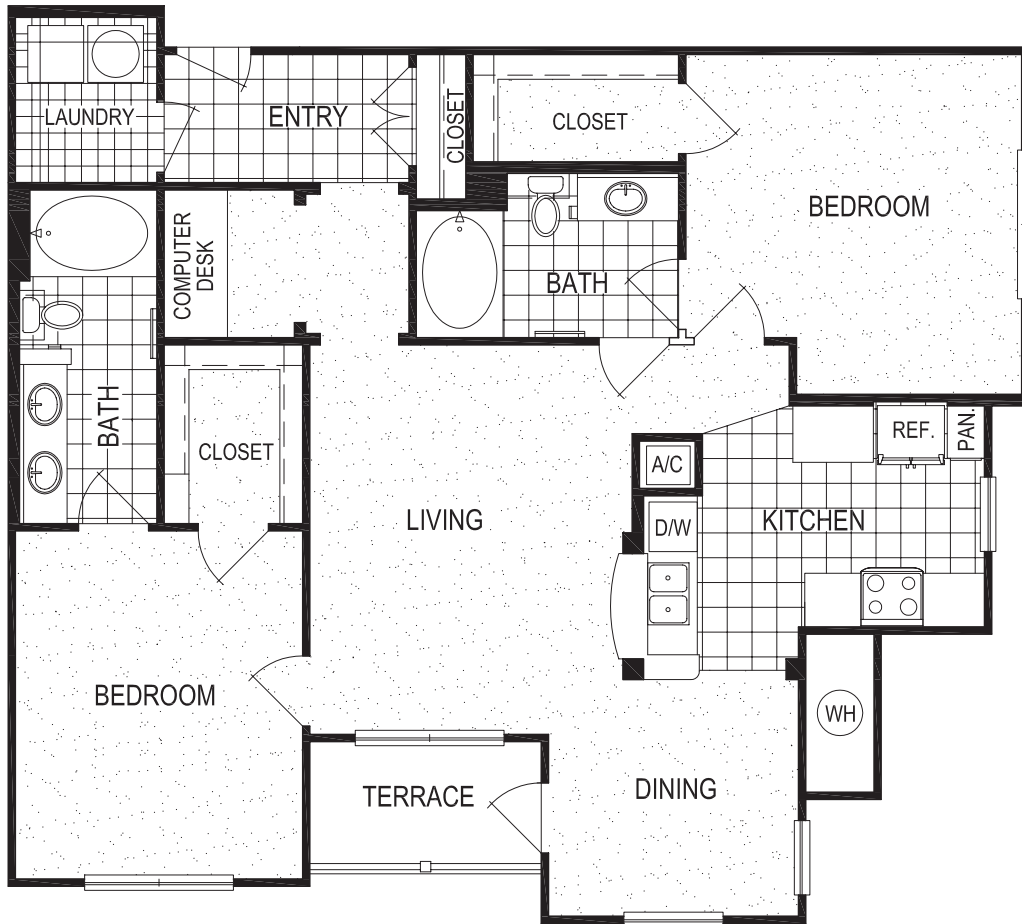

floorplan **E**

Interior 1,276 - 1,280 sf

Terrace 50 sf

Total 1,326 - 1,330 sf

Computer Room in All

Floorplan	E
Bedrooms	2
Baths	2
Terrace	1

Notes: _____
