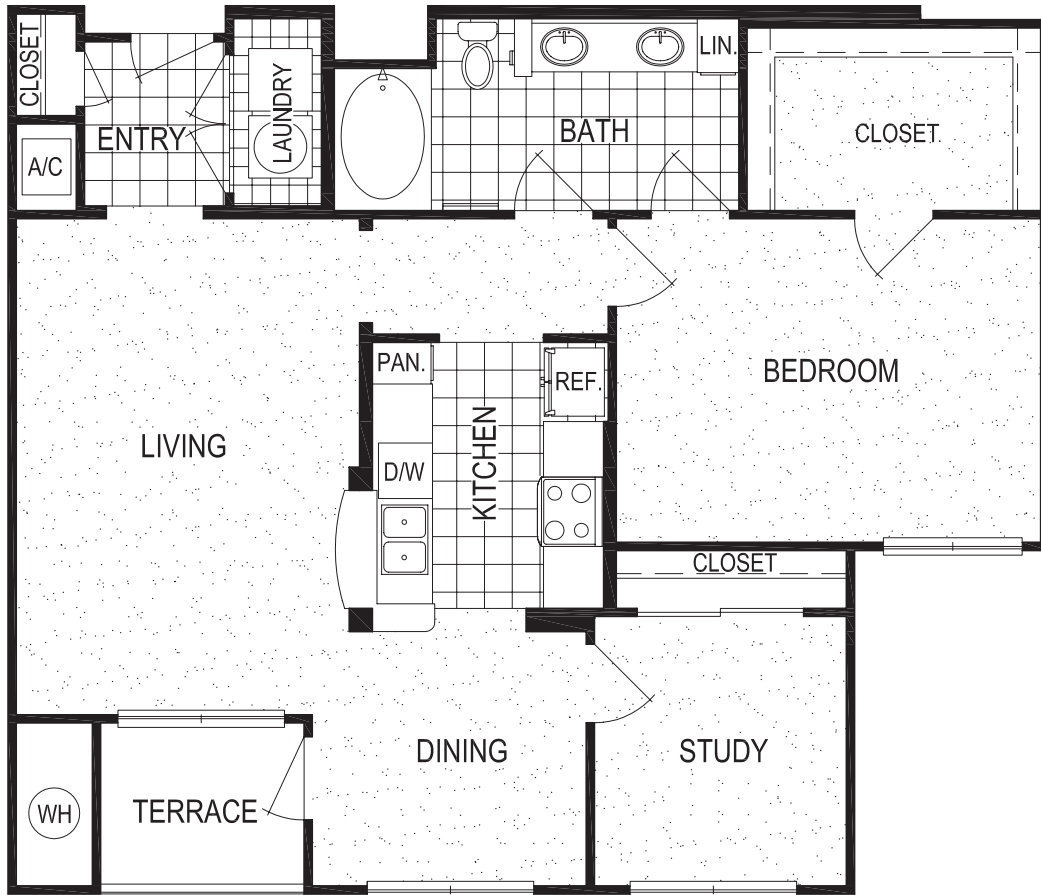

floorplan D

Interior 1,023 – 1,114 sf

Terrace 0 – 46 sf

Total 1,069 – 1,114 sf

Study in All

Floorplan	D
Bedrooms	1
Baths	1
Study	1
Terrace	1

Notes: _____