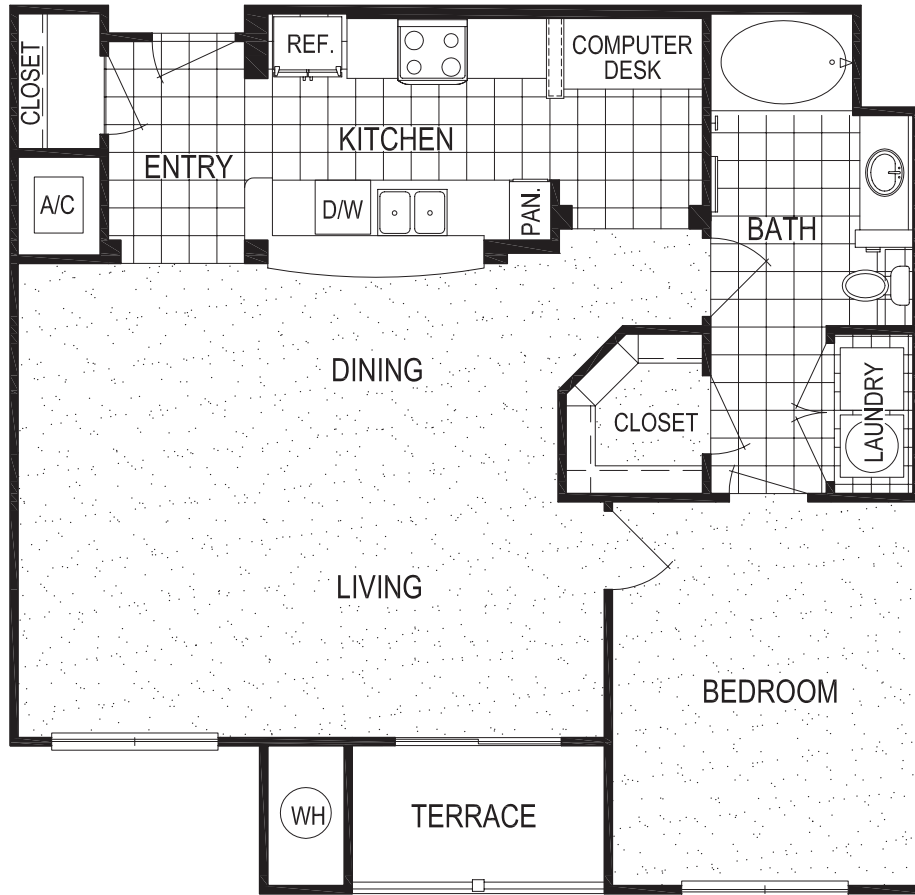

floorplan B

Interior	937 - 1,003 sf
Terrace	0 - 48 sf
Total	985 - 1,003 sf

Floorplan	B
Bedrooms	1
Baths	1
Terrace	1

Notes: _____