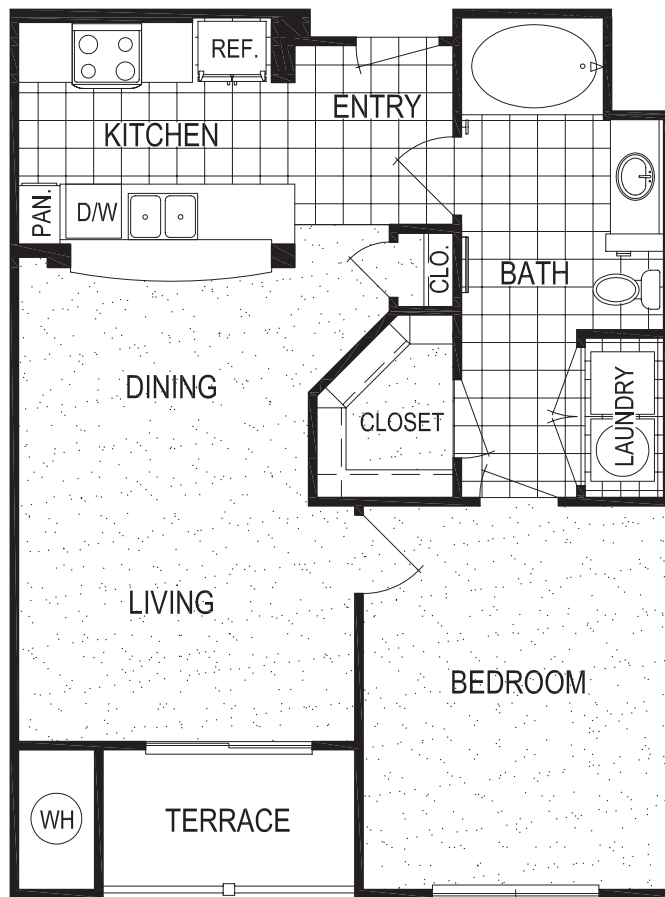

# floorplan A

Interior	688 - 763 sf
Terrace	0 - 48 sf
Total	736 - 763 sf

Floorplan	A
Bedrooms	1
Baths	1
Terrace	1

Notes: \_\_\_\_\_  
 \_\_\_\_\_  
 \_\_\_\_\_  
 \_\_\_\_\_  
 \_\_\_\_\_